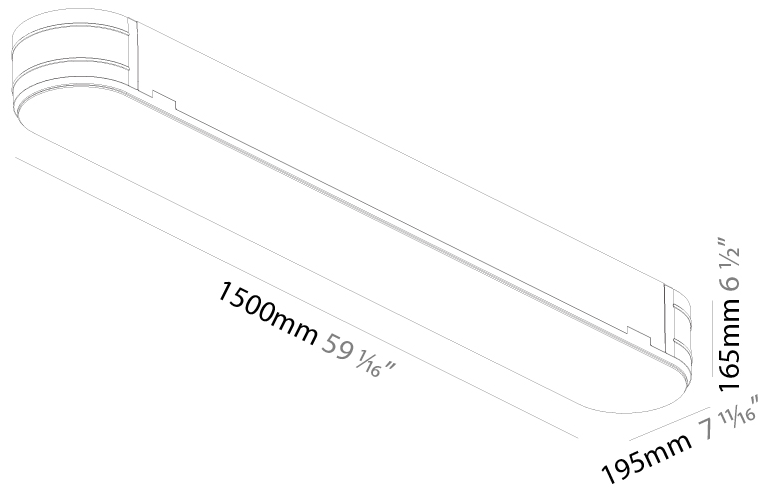

GENERAL

Series: Smoothy
Subseries: Smoothline
Brand: Prolicht
Division: Architectural
Mounting Type: Trimless
Mounting Location: Ceiling
Subcategory: Ambient

PHYSICAL

Shape: Oval
Length (mm): 1500
Length (in): 59 1/16
Width (mm): 195
Width (in): 7 11/16
Depth (mm): 165
Depth (in): 6 1/2
Ceiling Thickness (mm): 10 / 12.5 / 15 / 25 / 30
Ceiling Thickness (in): 3/8 or 1/2 or 9/16 or 1 or 1 3/16
Min. Recessing Depth (mm): 180
Min. Recessing Depth (in): 7 1/16
Light Distribution: Direct
Weight (kg): 9.4
Weight (lbs): 20.68
Diffuser: PMMA - Opal
Fixture Material: Extruded Aluminum / Steel
Cut-out Measurements: 1535mm / 60 7/16" x 230mm / 9 1/16"
Upon Request: Unique Sizes Unique Ceiling Thickness Unique Mounting Depth Spot Inserts

ELECTRICAL

Lamp Type: LED (Zhaga Standard)
Input Wattage (W): 52.5
Total Output Wattage (W): 45
Dimming: Tri-Mode (Non-Dimming and Phase Dimming (120Vac only) and 0-10V Dimming)
Driver Included: Yes
Driver Location: Integrated
Driver Type: Constant Current - Universal
Driver Class: Class 2
Input Voltage (V): 120 - 277
Constant Current (MA): 500

LED

Color Temperature (°K): 3000 / 3500 / 4000
Max. Delivered Lumen (lm): 3890 / 4194 / 4280
CRI: >80 CRI
Lamp Life (hrs): 50000
Upon Request: RGB-W Tunable White Special Color Temperature CRI90

OPTICAL

RATINGS AND CERTIFICATIONS

Certified By: Certified for North American Standards
IP rating: IP20

PROJECT
TYPE
SPECIFIER
QUANTITY
DATE

1535mm x 230mm
60 7/16" x 9 1/16"

10 | 12 1/2 | 15 | 25 | 30mm
3/8" | 1/2" | 9/16" | 1" | 1 3/16"