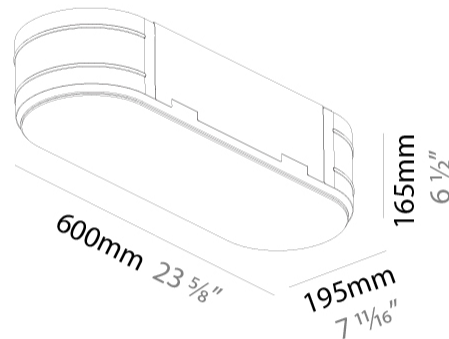

### PHYSICAL

Shape: Oval  
Length (mm): 600  
Length (in): 23 5/8  
Width (mm): 195  
Width (in): 7 11/16  
Depth (mm): 165  
Depth (in): 6 1/2  
Ceiling Thickness (mm): 10 / 12.5 / 15 / 25 / 30  
Ceiling Thickness (in): 3/8 or 1/2 or 9/16 or 1 or 1 3/16  
Min. Recessing Depth (mm): 180  
Min. Recessing Depth (in): 7 1/16  
Light Distribution: Direct  
Weight (kg): 3.8  
Weight (lbs): 7.6  
Diffuser: PMMA - Opal  
Fixture Material: Extruded Aluminum / Steel  
Cut-out Measurements: 635mm / 25" x 230mm / 9 1/16"  
Upon Request: Unique Sizes Unique Ceiling Thickness Unique Mounting Depth Spot Inserts

#### RATINGS AND CERTIFICATIONS

Certified By: Certified for North American Standards  
IP rating: IP20

PROJECT
TYPE
SPECIFIER
QUANTITY
DATE

635mm x 230mm  
25" x 9 1/16"

10 | 12 1/2 | 15 | 25 | 30mm  
3/8" | 1/2" | 9/16" | 1" | 3/16"

#### PHYSICAL

Shape: Oval  
 Length (mm): 900  
 Length (in): 35 7/16  
 Width (mm): 195  
 Width (in): 7 13/16  
 Depth (mm): 165  
 Depth (in): 6 1/2  
 Ceiling Thickness (mm): 10 / 12.5 / 15 / 25 / 30  
 Ceiling Thickness (in): 3/8 or 1/2 or 9/16 or 1 or 1 3/16  
 Min. Recessing Depth (mm): 180  
 Min. Recessing Depth (in): 7 1/16  
 Light Distribution: Direct  
 Weight (kg): 5.756  
 Weight (lbs): 12.66  
 Diffuser: PMMA - Opal  
 Fixture Material: Extruded Aluminum / Steel  
 Cut-out Measurements: 935mm / 36 15/16" x 230mm / 9 1/16"  
 Upon Request: Unique Sizes Unique Ceiling Thickness Unique Mounting Depth Spot Inserts